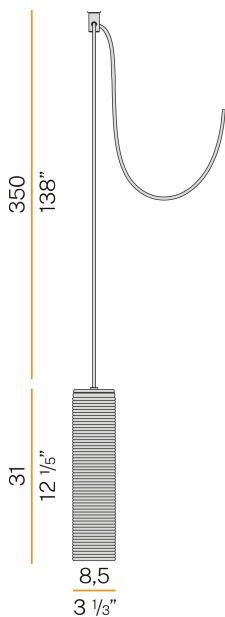

### Data sheet

CODE	M09451.000.0200
SYSTEM POWER CONSUMPTION	max 57W
LIGHT SOURCE	LED retrofit / halogen
LIGHT SOURCE KIT	* included
COMPATIBLE SOURCES	LED retrofit bulb 8W E27 2700K Ra80 1050lm (no dimming) * / max 57W E27
COLOUR TEMPERATURE	2700K Ra>80
LIGHT DISTRIBUTION	diffused
POWER SUPPLY	220-240V AC
FREQUENCY	50/60Hz
NOMINAL LUMINOUS FLUX	1050lm
WEIGHT	1,15 Kg
PROTECTION DEGREE	IP20
COLOUR TOLLERANCES	SDCM <6
PACKING DIMENSIONS (CM)	0,0 x 0,0 x 0,0

Multiple suspension lighting fixture for interiors, with direct and indirect light emission. Structure in pressed rough aluminium and pickled sheet metal in polyacrylic paint. Diffuser in blown glass with white, crystal, steel, amber, bronze, tobacco or green ribbing finish. Pickled sheet metal closing disk in black or mat brass polyacrylic paint. 3,5m (137,8") long suspension and power cable in PVC with black fabric covering. Provided without power canopy, complete with polycarbonate hook.

### Technical drawing